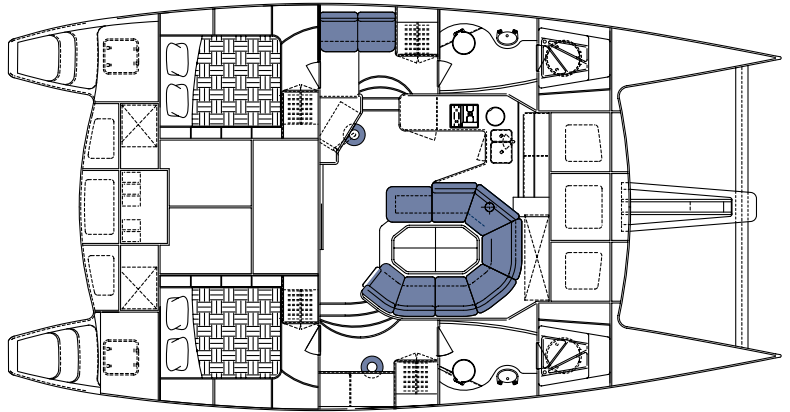

The Voyager435 is built to the highest level of the European Recreational Craft Directive: Category A (Ocean) and is built using the highest standard of materials.

TECHNICAL SPECIFICATION

Engines :	Twin 40hp diesel with Saildrive	
Rig :	Fractional sloop with bowsprit	
Layout :	Owners choice but up to 10 berths	
RCD category :	Category A (Ocean)	
Interior :	Hand built quality furniture & fittings in light Oak. Teak and Holly laminate flooring throughout.	

LOA	13.25m	43ft 2in
LWL	11.38m	37ft 4in
BOA	6.7m	22ft. 0in
Displacement	9100kg	20061 lbs
Draft	1.25m	4ft 2in
Air Draft	18.95m	62ft 1in
Fuel	444ltrs	98 gal
Water	400ltrs	88 gal
Mainsail area	65 sq. m	700 sq. ft
Genoa area	36 sq. m	388 sq.ft
Cruising chute area	140 sq m	1500 sq.ft

STANDARD
LAYOUT

TWINSTATE
LAYOUT

CHARTER
LAYOUT

Please note that interior layouts shown may change or be superseded according to Broadblue or Owner specifications.