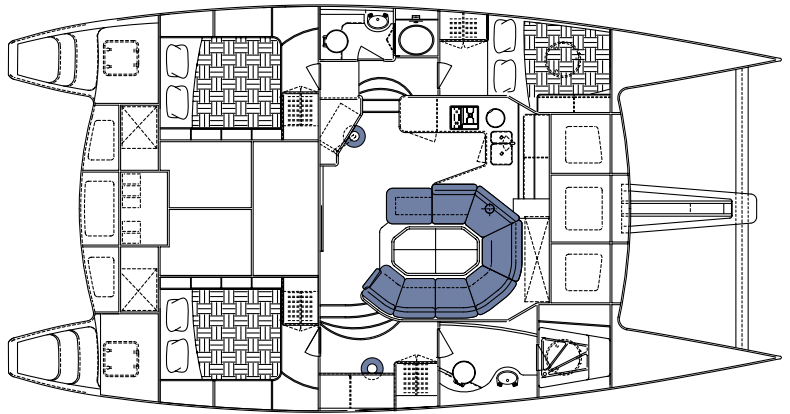

STANDARD
LAYOUT