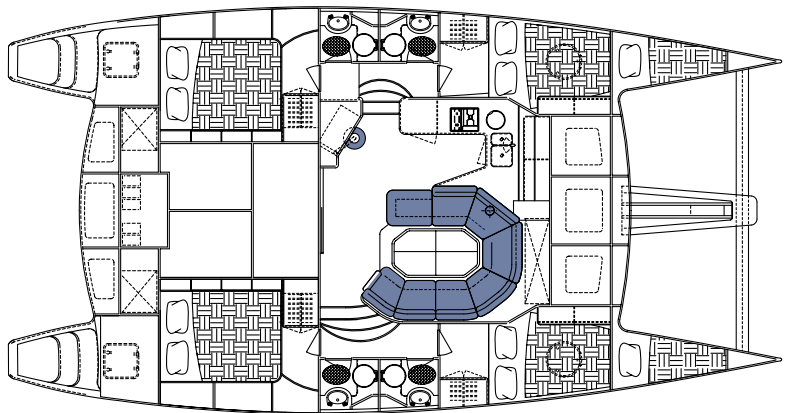

The Voyager435 is designed for short-handed sailing being fast, responsive and tacking quickly. The Voyager435 has a smooth, sea-kindly ride with sparkling sailing performance on all points of sail.

The striking fine entry hulls, along with the specially designed under bridgedeck surface, are the result of thirty years of catamaran design experience and provide her with astounding performance. The end result is a beautiful and powerful boat that delivers comfort, speed and safety at sea.

The Voyager435 is built to the highest level of the European Recreational Craft Directive: Category A (Ocean) and is built using the highest standard of materials.

TECHNICAL SPECIFICATION

Engines :	Twin 40hp diesel with Saildrive	
Rig :	Fractional sloop with bowsprit	
Layout :	Owners choice but up to 10 berths	
RCD category :	Category A (Ocean)	
Interior :	Hand built quality furniture & fittings in light Oak. Teak and Holly laminate flooring throughout.	

LOA	13.25m	43ft 2in
LWL	11.38m	37ft 4in
BOA	6.7m	22ft. 0in
Displacement	9100kg	20061 lbs
Draft	1.25m	4ft 2in
Air Draft	18.95m	62ft 1in
Fuel	444ltrs	98 gal
Water	400ltrs	88 gal
Mainsail area	65 sq. m	700 sq. ft
Genoa area	36 sq. m	388 sq.ft
Cruising chute area	140 sq m	1500 sq.ft

STANDARD
LAYOUT

TWINSTATE
LAYOUT

CHARTER
LAYOUT

Please note that interior layouts shown may change or be superseded according to Broadblue or Owner specifications.