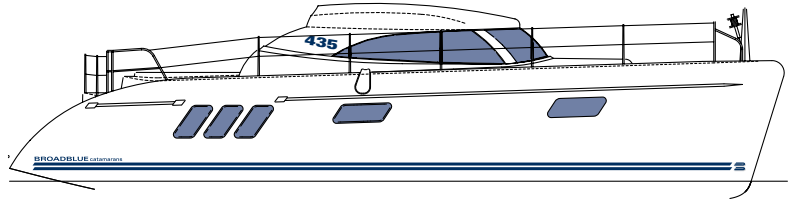

STANDARD
LAYOUT