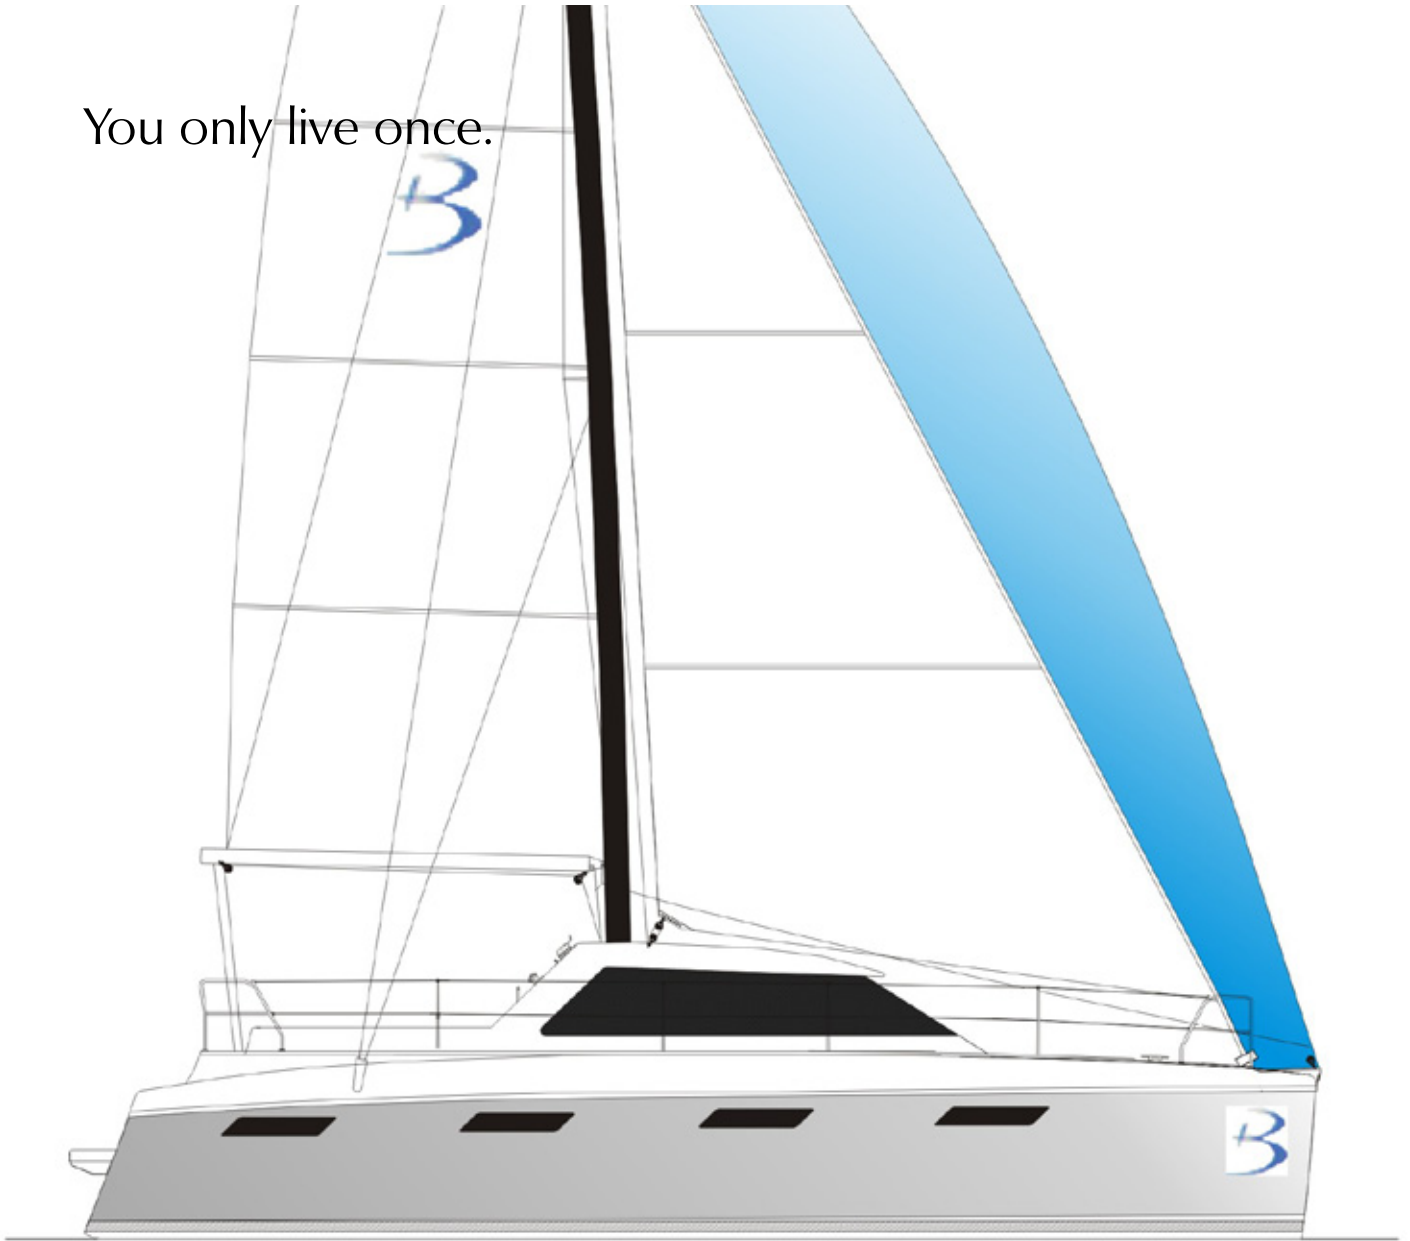

You only live once.

Broadblue Voyager365

Expect all round excellence.

The new Voyager365 is an enhanced version of the highly regarded Voyager345, with a hull that has already proved its impeccable sailing credentials so the performances of the new Voyager365 will be quite extraordinary for a boat of this size.

One World. One Life. One Cat.

www.broadblue.co.uk

The Broadblue Voyager365 is a fantastic family cruising catamaran and is designed for fast coastal and inshore passages, with a full offshore capability should the need arise.

Key to the easy handling of the Broadblue Voyager365 is the innovative “sail station” which has proved to be so popular on the small sister the 345

The concept, bringing all of the working sheets and halyards to a single forward facing location alongside the helm station. This ensures that the Voyager365 can be easily handled by one person, including reefing of both the main and headsails.

The spacious accommodation includes three double cabins and a single berth option midships. The boat comes as standard with owners hull and large heads with a guest heads in the port hull.

TECHNICAL SPECIFICATION