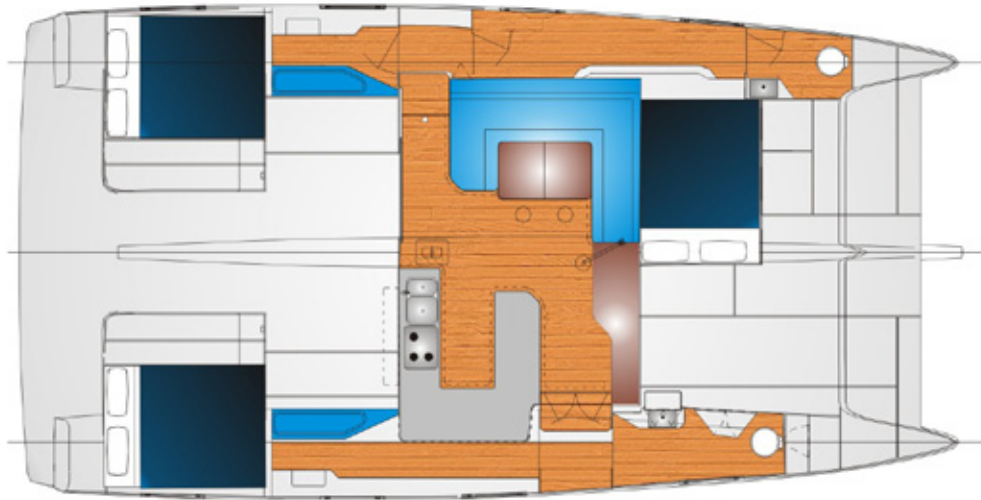

Please note that interior layouts shown may change or be superseded according to Broadblue or Owner specifications.