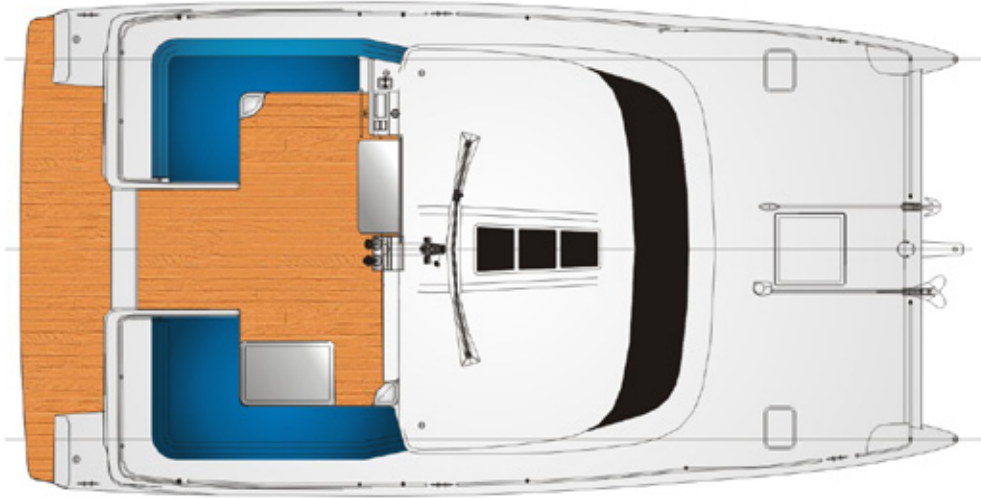

Please note that interior layouts shown may change or be superseded according to Broadblue or Owner specifications.