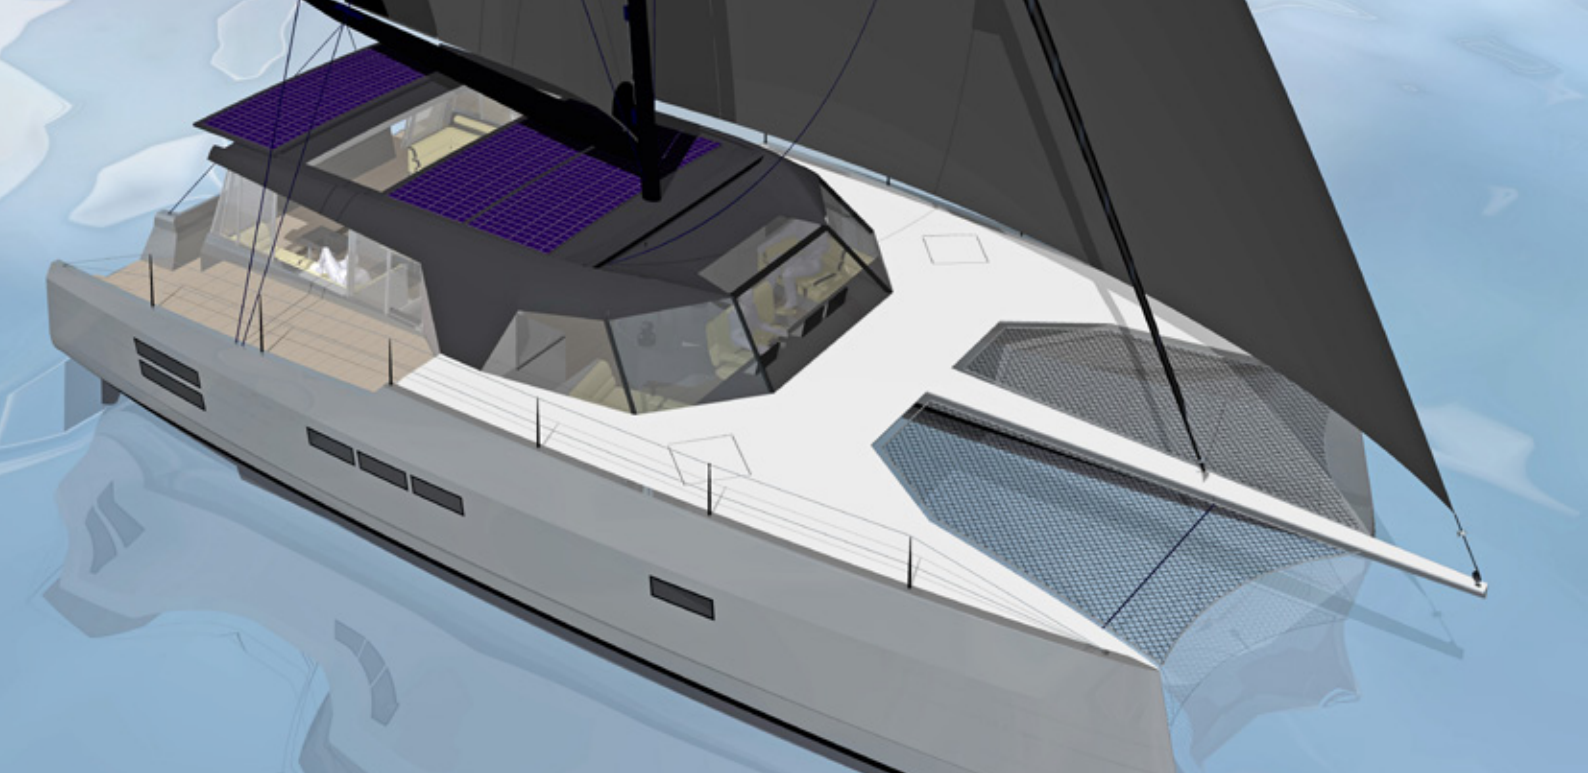

You only live once.

Broadblue Rapier550

Expect superlative.

The award winning racing catamaran designer Darren Newton has designed the hull of the Broadblue Rapier550. This Cat will cruise at 15 knots, and be capable of speeds in excess of 25 knots. Both are superlative speeds, even for a catamaran, and will far outpace any equivalent size of monohull.

One World. One Life. One Cat.

www.broadblue.co.uk

An incredible combination of high performance, high specification and a radical new design.

The Rapier prefix denotes a new generation of innovative, beautiful high performance catamarans with a true racing heritage, and outstanding class-leading performance. Intelligent electronics and navigation and radically simple, innovative sail handling will be standard, as will the creative contemporary, luxury interiors.

Specifically designed to deliver significant and distinctive innovations and improvements, the new Rapier series will place Broadblue far ahead of the competition for performance catamarans.

The Rapier550, with a cruising speed of 15knots and a capability of 25knots, is a fast, light and extremely good-looking boat. Geared to the performance sailor the Rapier550 will undoubtedly quicken the pulse.

TECHNICAL SPECIFICATION

Engines :	2 x 40hp diesel with Saildrives	
Rig :	Fractional sloop, aft stepped mast & bow sprit	
Layout :	Three double cabins, all ensuit	
RCD category :	Category A (Ocean)	
Interior :	Hand built quality furniture & fittings in natural Oak. Teak & Holly laminate flooring throughout.	