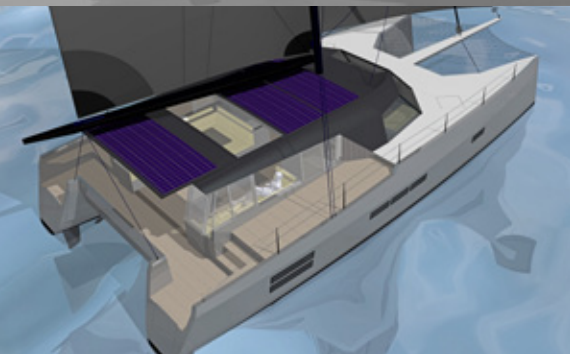

You only live once.

Broadblue Rapier550

Expect superlative.

The award winning racing catamaran designer Darren Newton has designed the hull of the Broadblue Rapier550. This Cat will cruise at 15 knots, and be capable of speeds in excess of 25 knots. Both are superlative speeds, even for a catamaran, and will far outpace any equivalent size of monohull.

One World. One Life. One Cat.

www.broadblue.co.uk

An incredible combination of high performance, high specification and a radical new design.

The Rapier prefix denotes a new generation of innovative, beautiful high performance catamarans with a true racing heritage, and outstanding class-leading performance. Intelligent electronics and navigation and radically simple, innovative sail handling will be standard, as will the creative contemporary, luxury interiors.

Specifically designed to deliver significant and distinctive innovations and improvements, the new Rapier series will place Broadblue far ahead of the competition for performance catamarans.

The Rapier550, with a cruising speed of 15knots and a capability of 25knots, is a fast, light and extremely good-looking boat. Geared to the performance sailor the Rapier550 will undoubtedly quicken the pulse.

TECHNICAL SPECIFICATION

Engines :	2 x 40hp diesel with Saildrives	
Rig :	Fractional sloop, aft stepped mast & bow sprit	
Layout :	Three double cabins, all ensuit	
RCD category :	Category A (Ocean)	
Interior :	Hand built quality furniture & fittings in natural Oak. Teak & Holly laminate flooring throughout.	